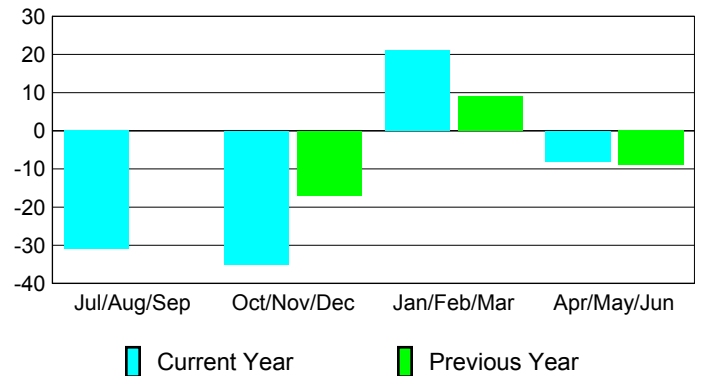

Membership Results
2009-2010

Membership
2008-2009

Month	Net Memb Goal	Actual New Memb	Actual Dropped Memb	Gain/Loss of Memb	Gain/Loss of Memb
Jul/Aug/Sep	-128	34	-65	-31	0
Oct/Nov/Dec	10	19	-54	-35	-17
Jan/Feb/Mar	44	63	-42	21	9
Apr/May/June	39	51	-59	-8	-9
Totals	-35	167	-220	-53	-17

Membership Results 2009-2010

Goal, New, Dropped, Gain/Loss

Comparison of Membership Gain/Loss

Current Year Compared to the Previous Year

Gender Comparison 2009-2010

Jul/Aug/Sep

Oct/Nov/Dec

Jan/Feb/Mar

Apr/May/June

Male

Female