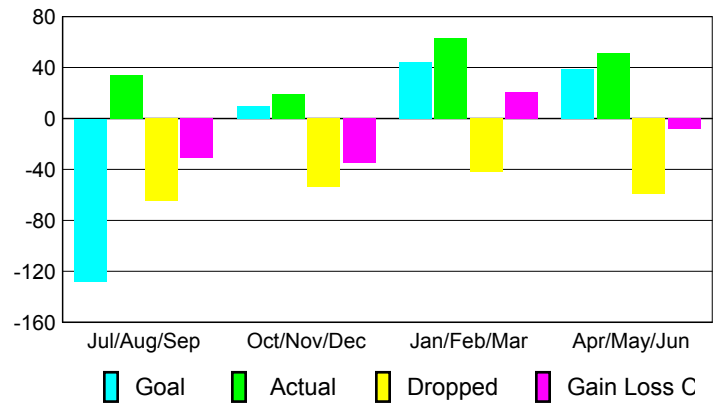

Membership Results 2009-2010

Goal, New, Dropped, Gain/Loss

Comparison of Membership Gain/Loss

Current Year Compared to the Previous Year