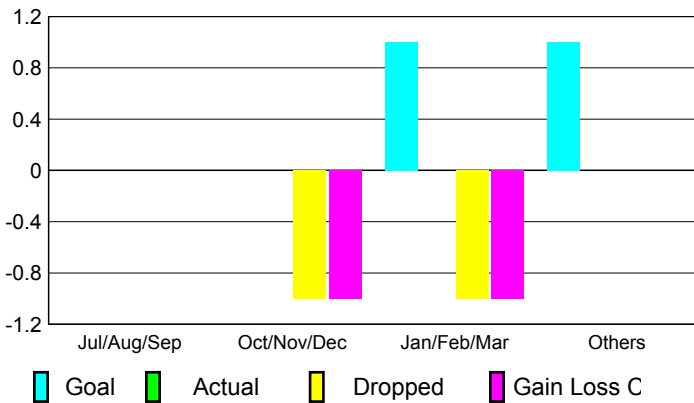

2009-2010 GMT Quarterly Report for District (or Undistricted) **District 103SW**

GMT: **JACQUES 'JACK' VERBEKE**

Location: **FRANCE**

GMT CA: **4**

CLUBS

Club Results
2009-2010

Clubs
2008-2009

Month	New Club Goal	Actual New Clubs	Actual Dropped Clubs	Gain/Loss of Clubs	Gain/Loss of Clubs
Jul/Aug/Sep	0	0	0	0	0
Oct/Nov/Dec	0	0	-1	-1	0
Jan/Feb/Mar	1	0	-1	-1	0
Apr/May/June	1	0	0	0	0
Totals	2	0	-2	-2	0

Club Results 2009-2010

Goal, New, Dropped, Gain/Loss

Comparison of Club Gain/Loss

Current Year Compared to the Previous Year

YTD Status Quo Clubs 2009-2010

Status Quo Clubs Compared to Status Quo Members

MEMBERSHIP

Membership Results
2009-2010

Membership
2008-2009

Month	Net Memb Goal	Actual New Memb	Actual Dropped Memb	Gain/Loss of Memb	Gain/Loss of Memb
Jul/Aug/Sep	-128	34	-65	-31	0
Oct/Nov/Dec	10	19	-54	-35	-17
Jan/Feb/Mar	44	63	-42	21	9
Apr/May/June	39	51	-59	-8	-9
Totals	-35	167	-220	-53	-17